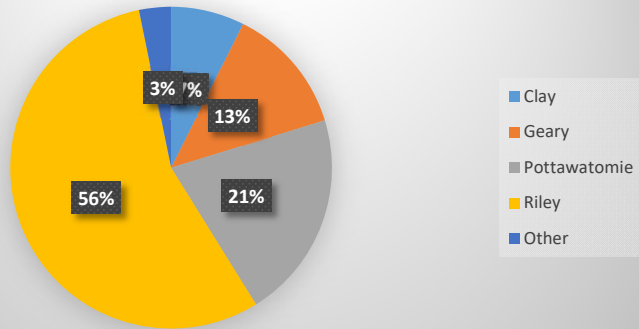

Total Adults in BLDC CDDO Catchment