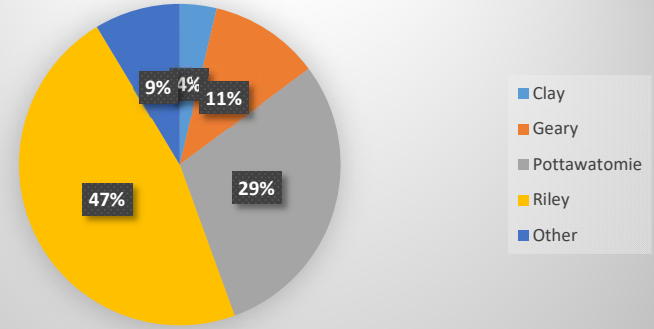

Total Children in BLDC CDDO Catchment