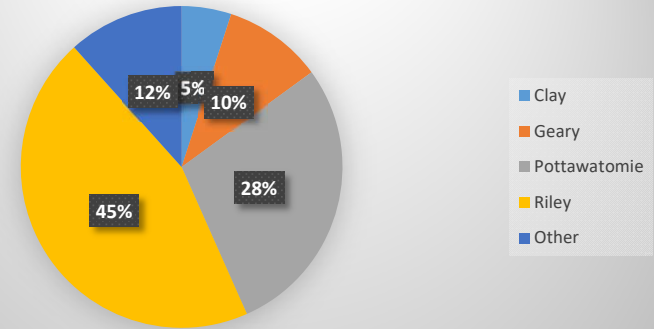

Children in BLDC CDDO on Waitlist