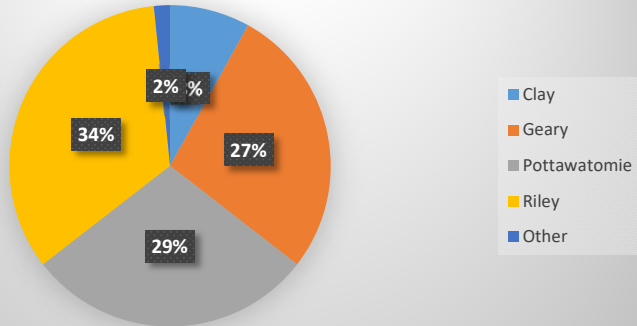

Adults in BLDC CDDO on Waitlist